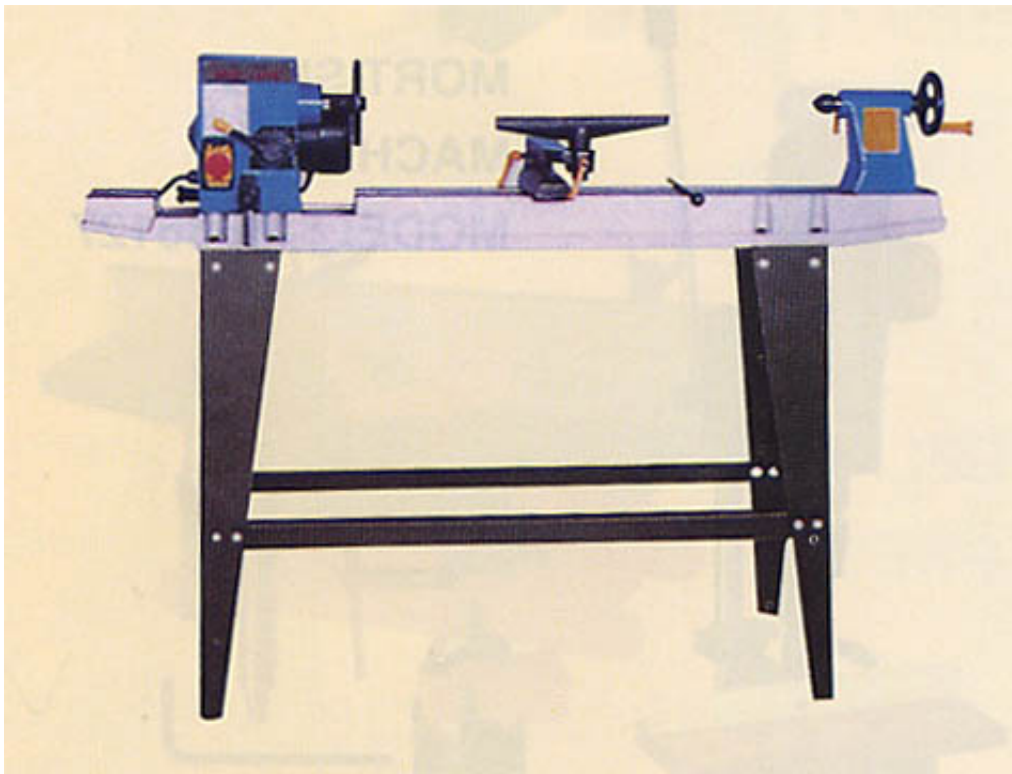

Wood Lathe: Model: MC900: Disc size: 12'x36'WOOD LATHE: Motor(W) 370/450/550: No of speed: Variable: Spindle speed(rpm) (50Hz):500-2000: Spindle speed(rpm) (60Hz):600.. Auctioneer Jantzi Auctions Ltd Wellesley ~ 5 www jantziauctions com Mc 900 wood lathe manuals.. MC 900 Lathe, i have acquired the use of a lathe but it has no manual and the speed select lever will only give me 2 speeds not ten.. Turning Tools Bandsaws Wood Lathes Accessories Plastic Forming Machinery Copy Turn Lathe Chucks Sanders Table Saws.. Wood lathe,MCJ1000,MC900 Model No Wood Lathe: Model: MCJ1000 A while ago I talked about my very first wood lathe, well today I shall talk about my current wood lathe.

wood lathe manuals

wood lathe manuals, wood lathe instructions, woodworking lathe manual, wood manual lathe machine, wooden manual lathe [Mac Os X Mountain Lion Free Download Iso](#)

125" notcher, comaca n 225 epas Terms 10% buyers premium Cash, debit, VISA, MasterCard, and cheque accepted.. Wood Lathe ToolsBuy Wood LatheHarbor Freight Wood LatheThe MC-900 is our entry level wood turning lathe and is the small brother of our wood lathe model MC-1100, it is the perfect machine for any one just starting out or for the serious wood turner who requires a versatile yet reasonably priced machine.. 2 morse taper Quick action cam locking of tool rest and tailstock Exceptional value in a cast iron bed lathe. [Prince Of Persia 2 Old Game](#)

[Realtek Dvb-t Drivers For Mac](#)